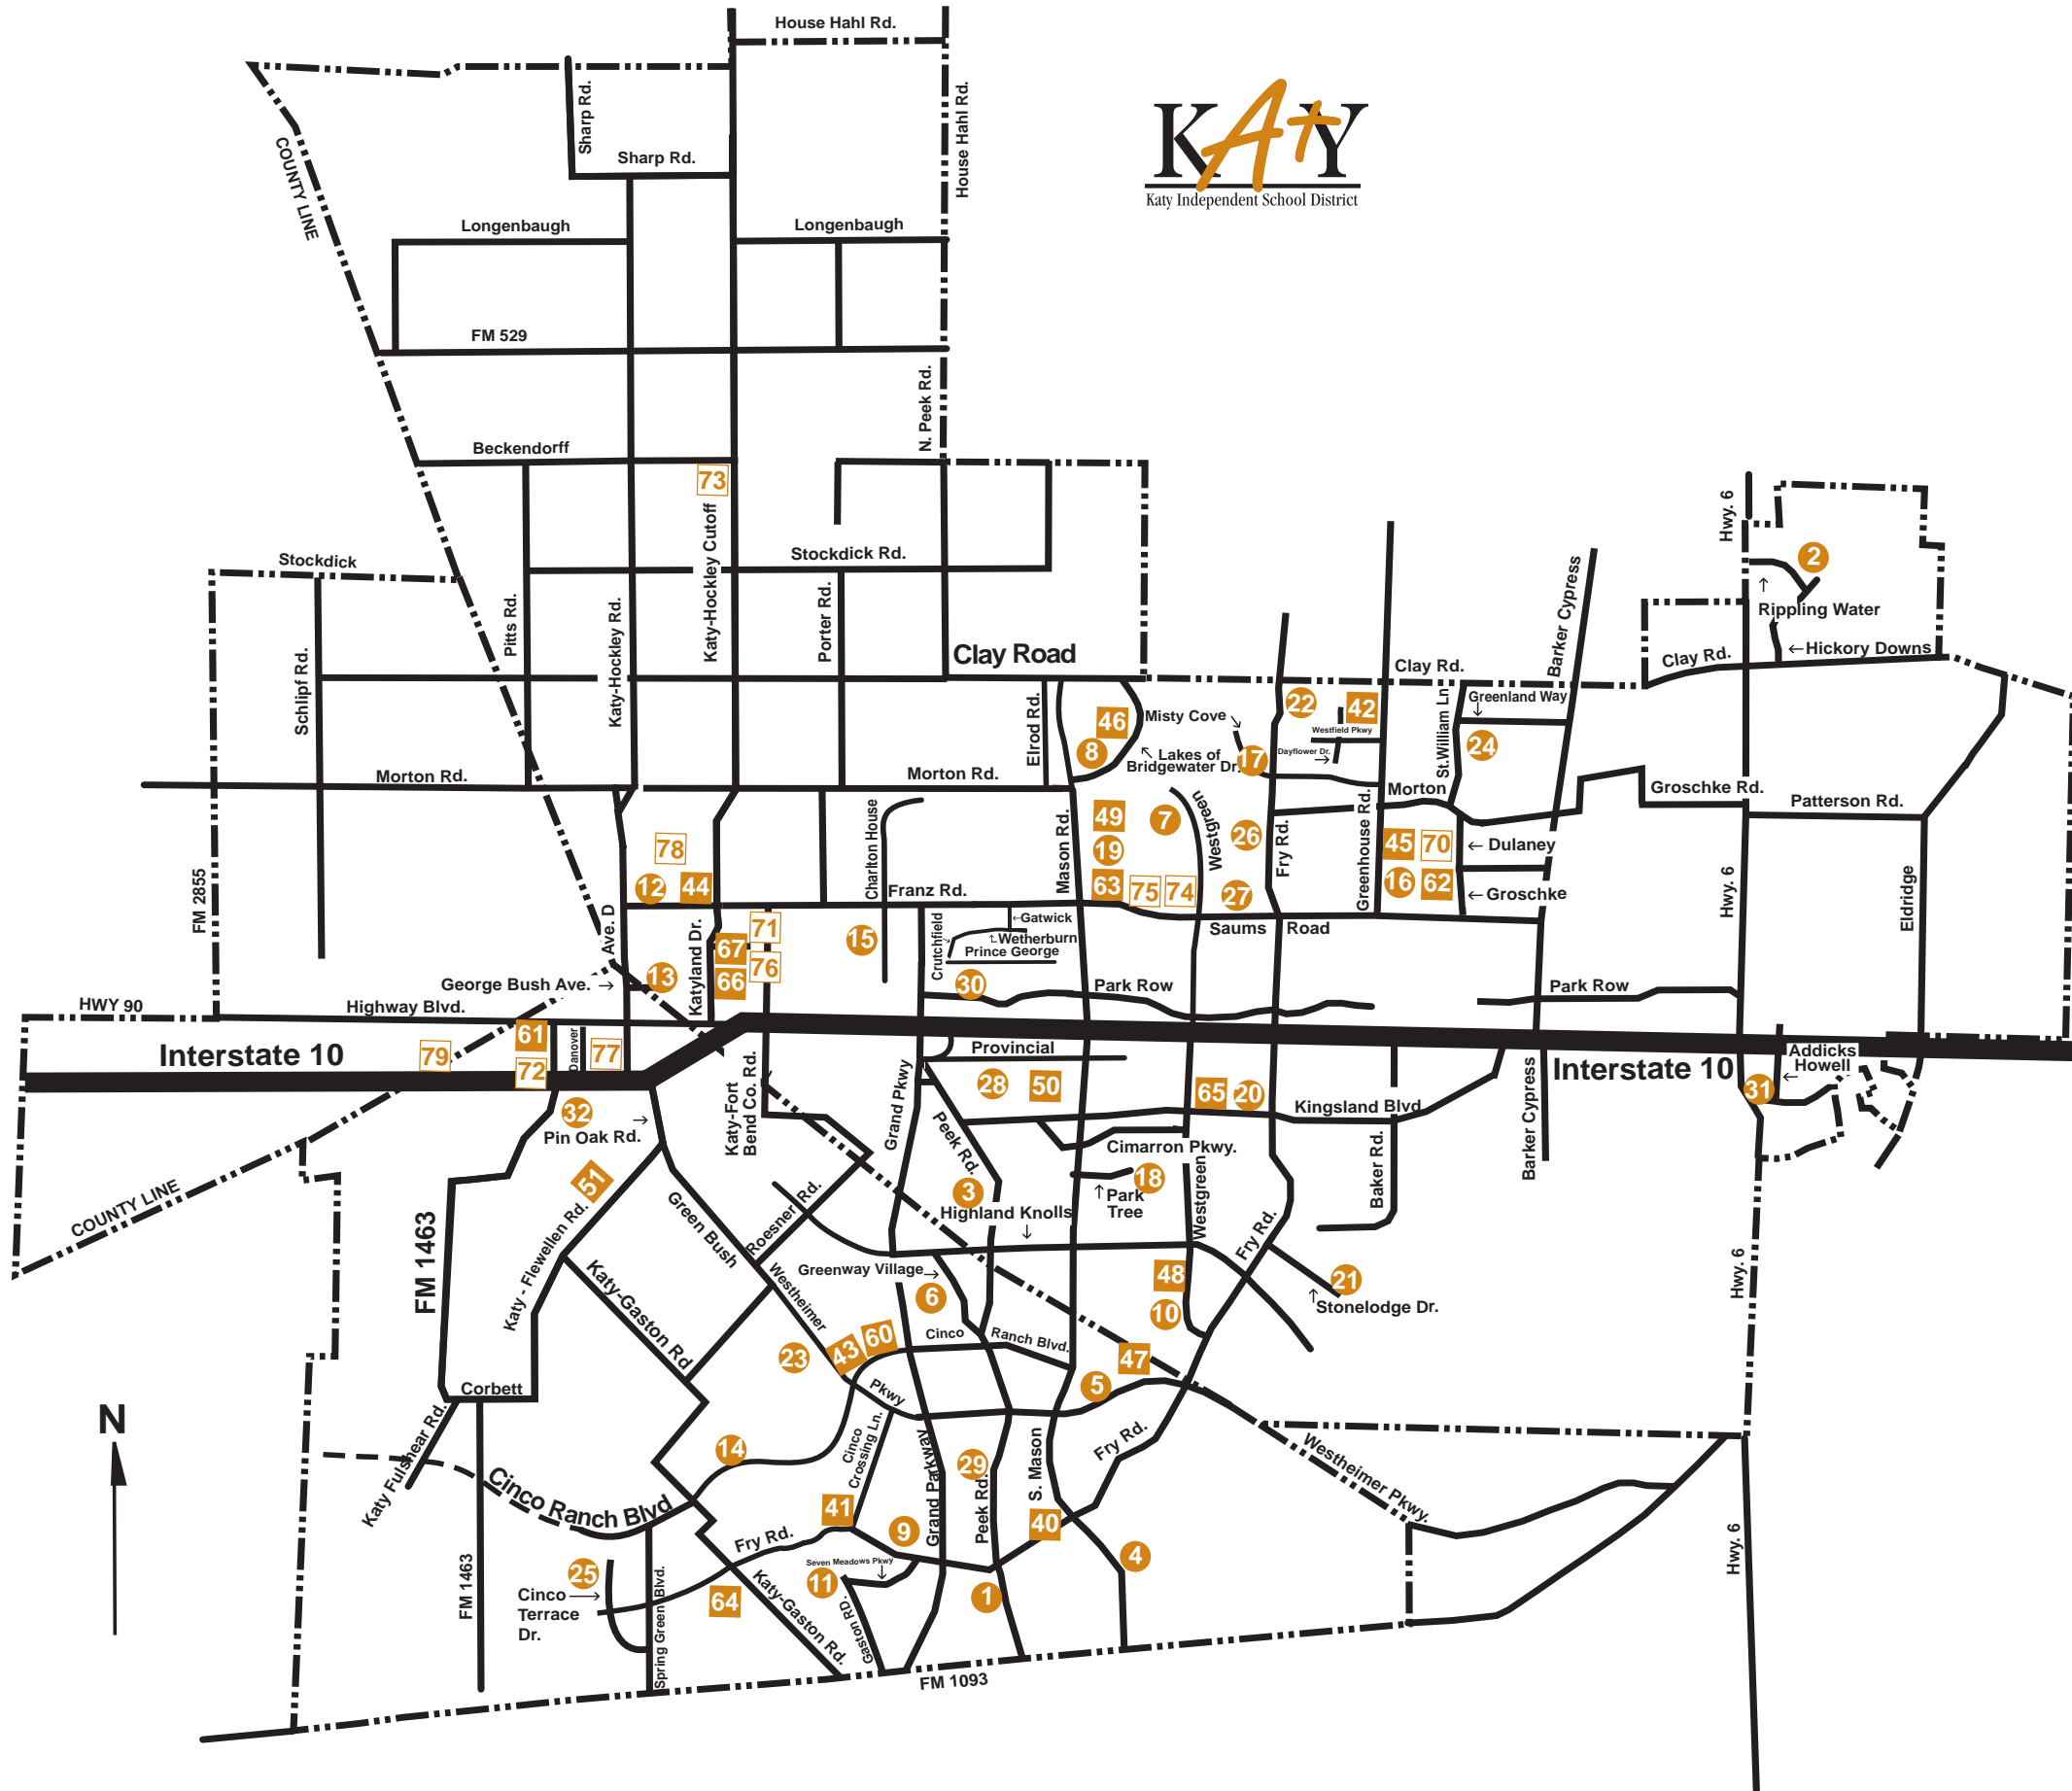

Junior High and High Schools
See back side
www.katyisd.org

Katy ISD Map

Elementary Schools

- 1 Roosevelt Alexander Elementary
- 2 Bear Creek Elementary
- 3 Cimarron Elementary
- 4 Sue Creech Elementary
- 5 Jo Ella Exley Elementary
- 6 Edna Mae Fielder Elementary
- 7 Franz Elementary
- 8 Loraine T. Golbow Elementary
- 9 Michael L. Griffin Elementary
- 10 Jeanette Hayes Elementary
- 11 Bonnie Holland Elementary
- 12 Zelma Hutsell Elementary
- 13 Katy Elementary
- 14 Odessa Kilpatrick Elementary
- 15 Robert E. King Elementary
- 16 Mayde Creek Elementary
- 17 Polly Ann McRoberts Elementary
- 18 Memorial Parkway Elementary
- 19 Morton Ranch Elementary
- 20 Nottingham Country Elementary
- 21 Hazel S. Pattison Elementary
- 22 Jack & Sharon Rhoads Elementary
- 23 Roberta Wright Rylander Elementary
- 24 Betty & Jean Schmalz Elementary
- 25 Stan C. Stanley Elementary
- 26 Ursula Stephens Elementary
- 27 Sundown Elementary
- 28 West Memorial Elementary
- 29 James Williams Elementary
- 30 Diane Winborn Elementary
- 31 Maurice L. Wolfe Elementary
- 32 WoodCreek Elementary

Central Facilities

- 70 East Transportation Center
- 71 ECI Project TYKE / PPCD
- 72 Educational Support Complex
Leonard Merrell Center
Morgan Rodeo Arena and Robinson Pavilion
- 73 Gerald D. Young Agricultural Facility
- 74 Law Enforcement Center
- 75 Maintenance and Operations Center
- 76 Rhodes Stadium
- 77 Storage Annex
- 78 Support Services Complex
Nutrition and Food Service
Publications and Printing
Purchasing
Warehouse-Distribution Center
West Transportation Center
- 79 Welch Outdoor Learning Center